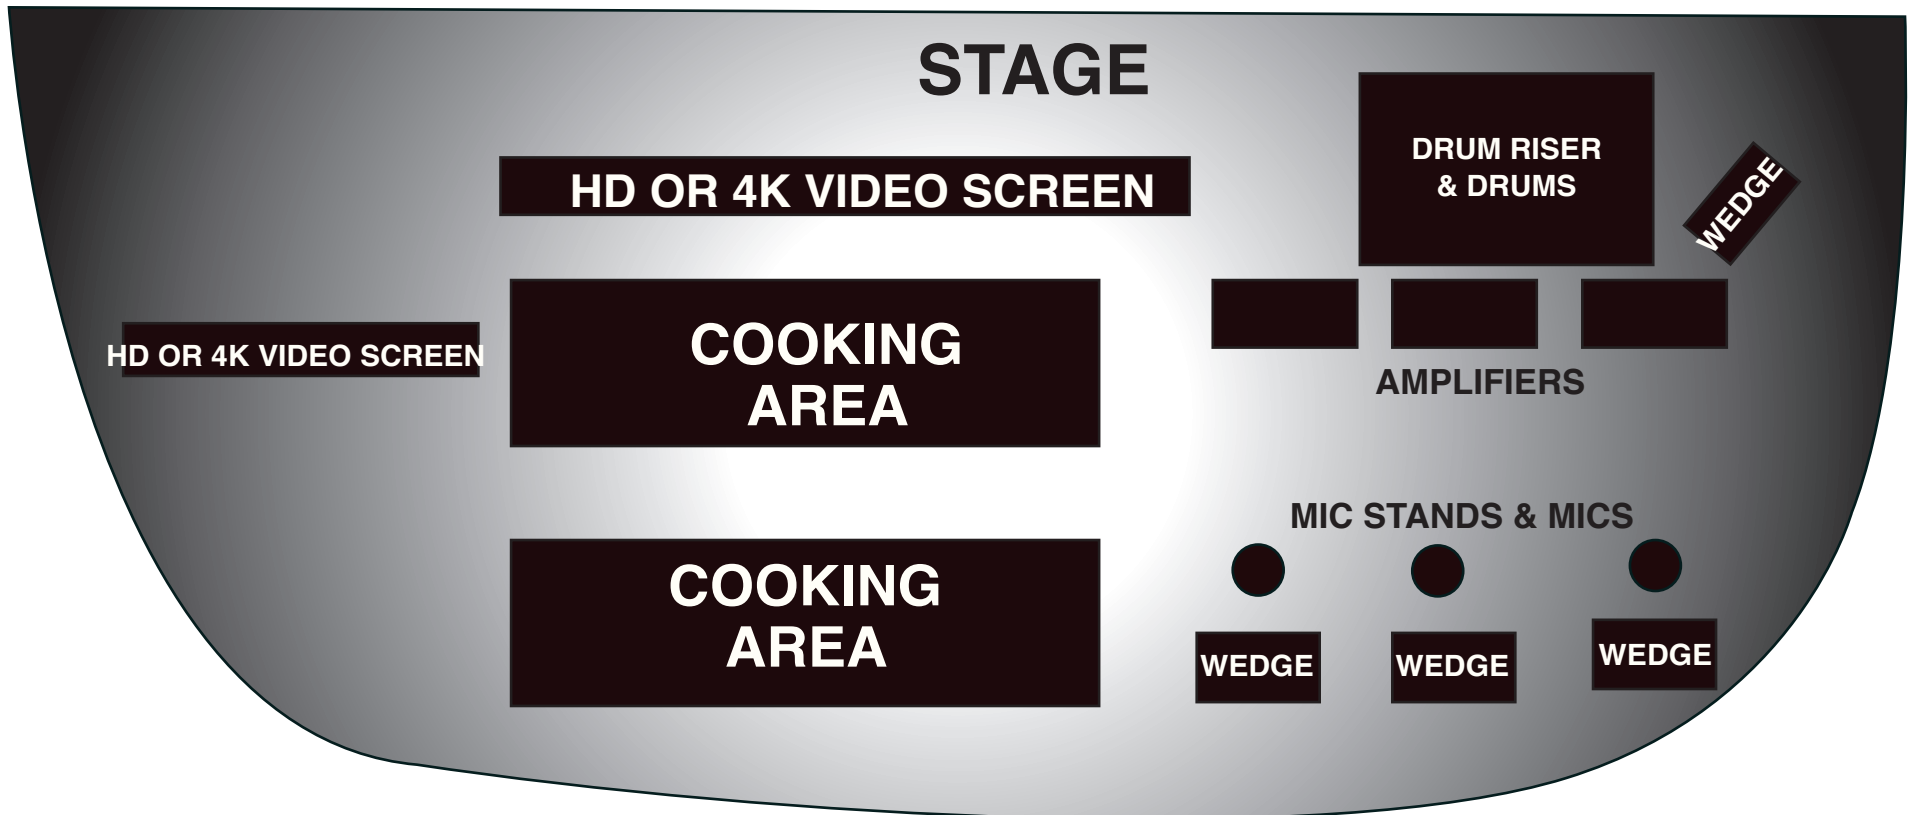

STAGE PLOT I HOT & TASTY DISABLED COOKBOOK LIVE PRESENTATION (COOKING WITH FULL BAND)

MUSIC. Note: *Stage plot may change contingent upon number of musicians used.*
Drum riser (if drums) with monitor wedge; Amplifiers/backline adjacent to drum riser; 3 - 4 monitor wedges up front;